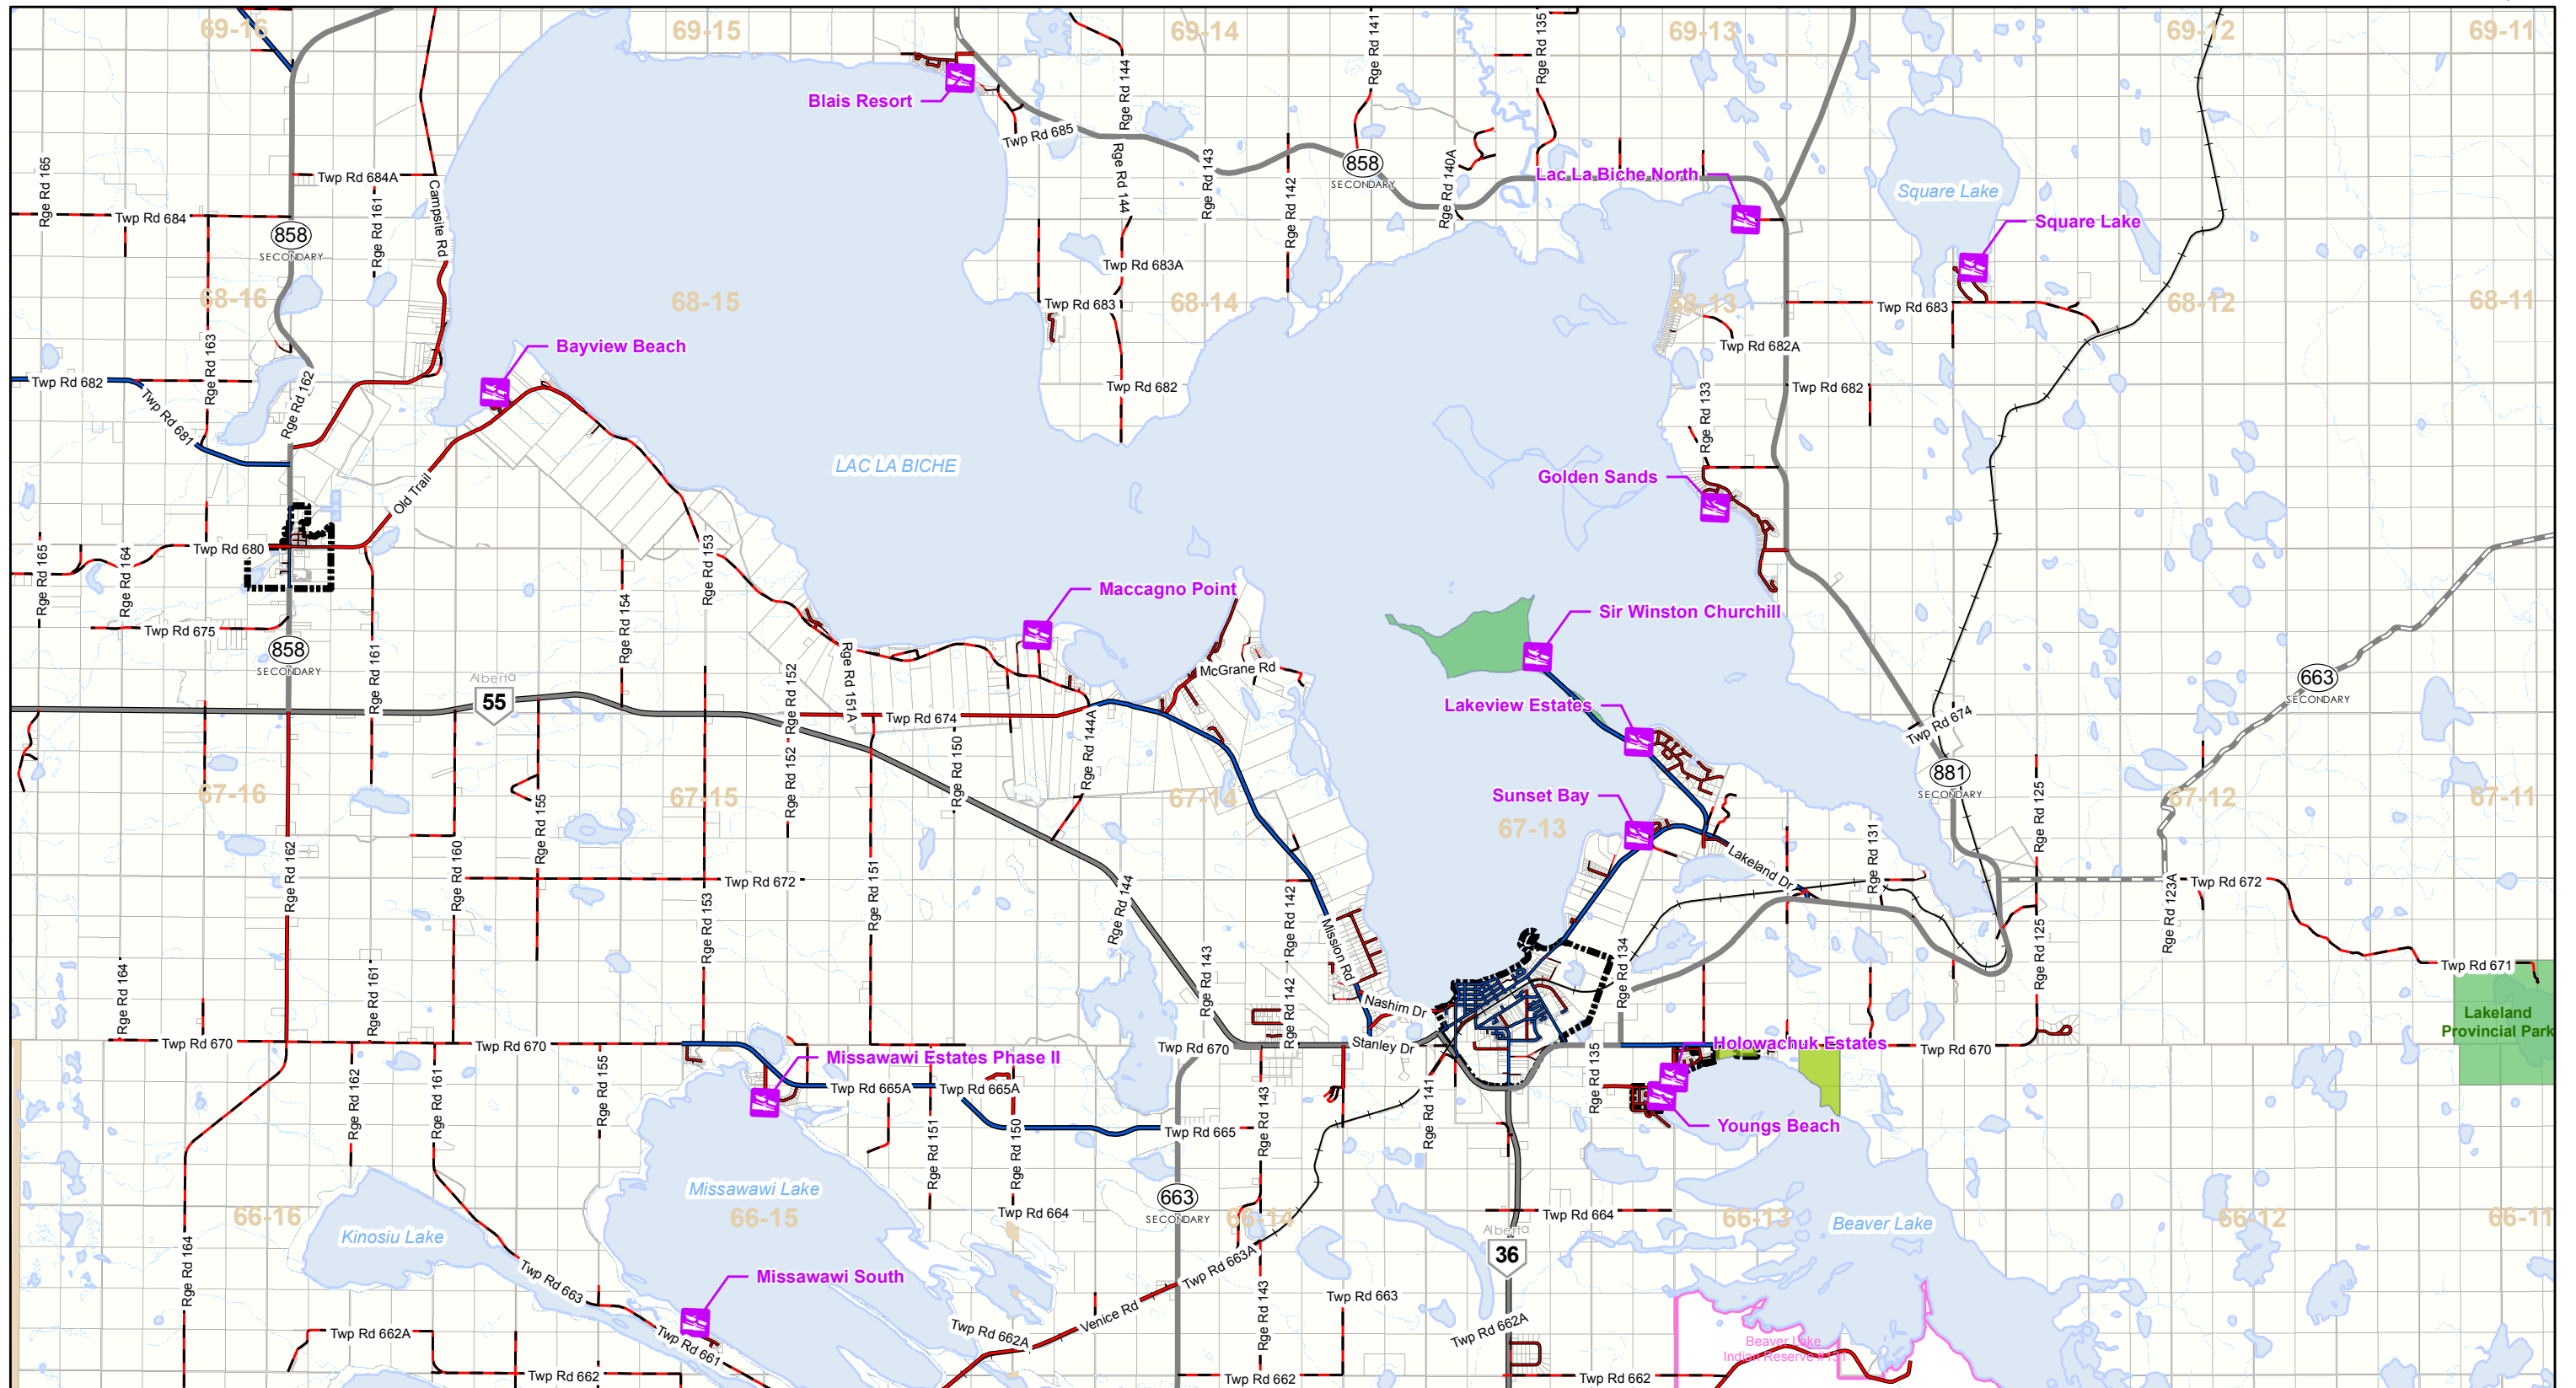

Lac La Biche County Controlled Boat Launches (Central)

1:125,000

Legend

- | | | | | | |
|--|--|--|--|--|--|
| | | | | | |
| | | | | | |
| | | | | | |
| | | | | | |

NOTICE AND DISCLAIMER
Lac La Biche County makes available for the use of ratepayers and developers this mapping and GIS information. Lac La Biche County does not warrant the accuracy of this information; individuals rely upon the information at their own risk. Lac La Biche County is not responsible for the accuracy, reliability, completeness, relevancy or timeliness of this information and users should confirm all information with qualified and trained persons, in accordance with the unique requirements of each project or development. Lac La Biche County accepts no responsibility for any loss, damage, injury or consequential damages to persons or property arising out of or connected with the use of this information.

Base Map compiled from the Provincial Title Mapping Digital Base. Universal Transverse Mercator Projection, Zone 12, NAD 83 datum. Spatial Data Warehouse Ltd., July 2010. All rights reserved. Map produced: September 23, 2010