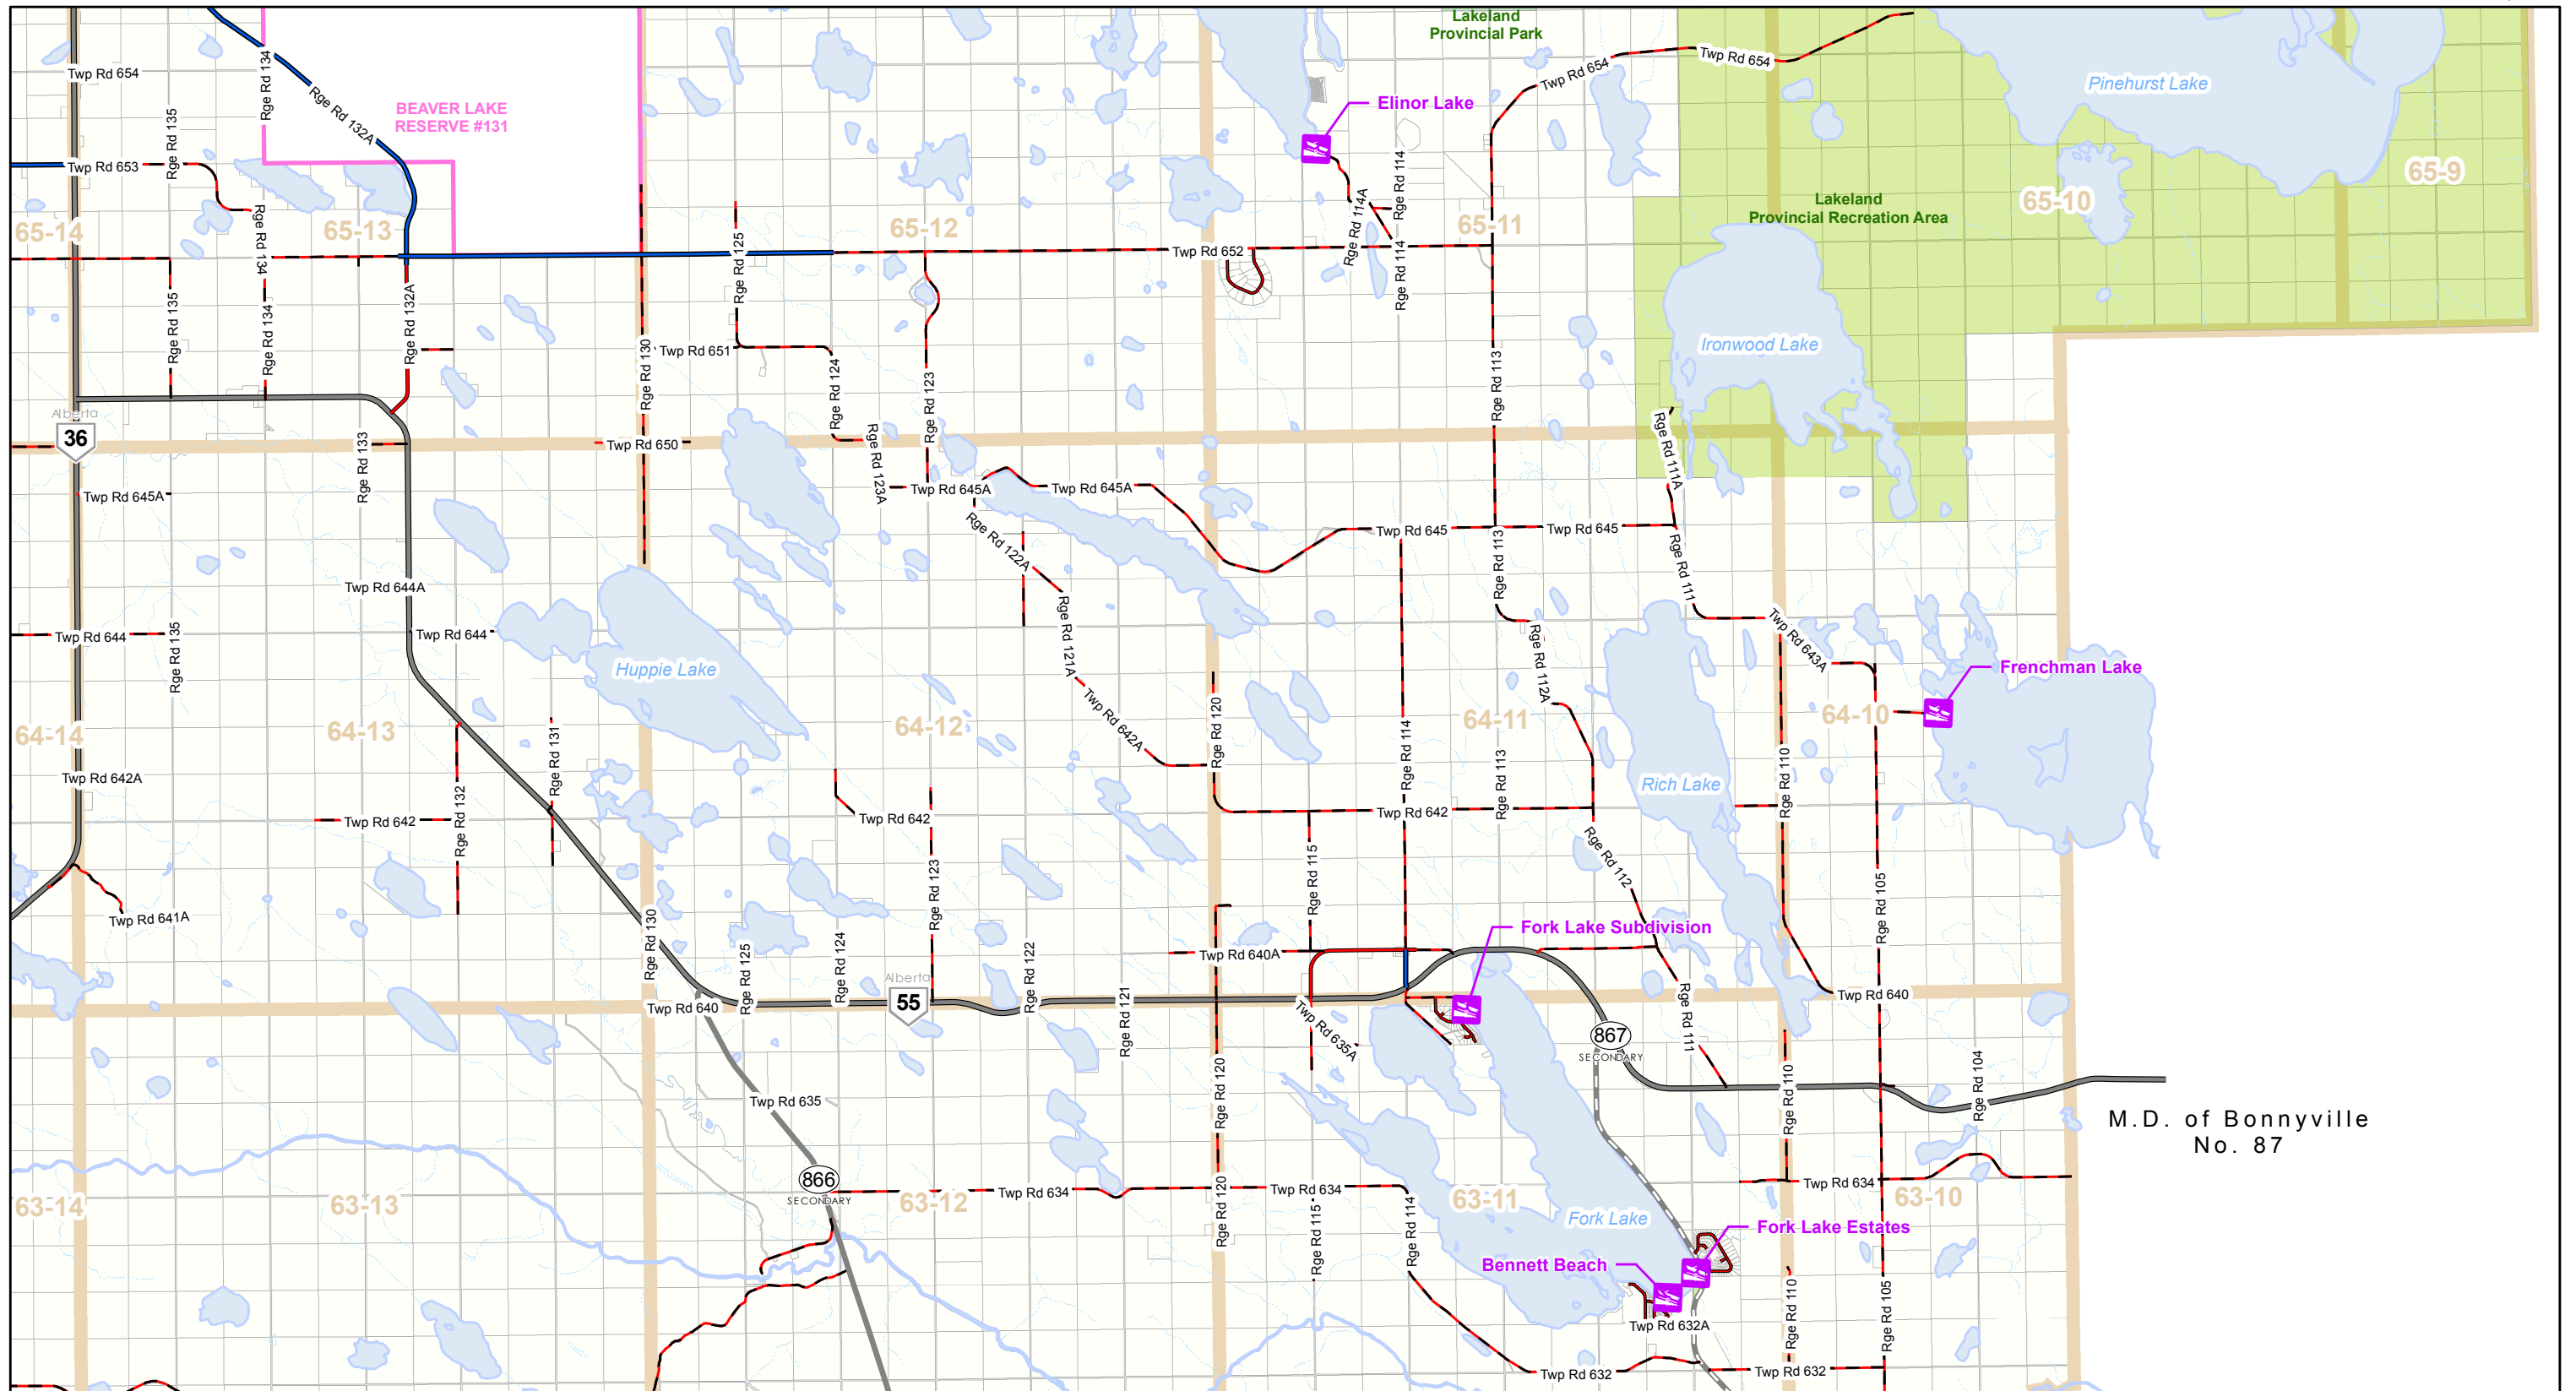

Lac La Biche County Controlled Boat Launches (South)

1:110,000

Legend

Boat Launch	Paved	Gravel	Water Body	Land Parcel
Primary Highway	Paved - Hamlet	Gravel - Hamlet / Subdivision	Prov. Park	Township
Secondary Highway - Paved	Oiled	Railway	Prov. Rec. Area	
Secondary Highway - Gravel	Oiled - Hamlet / Subdivision	Water Course		

NOTICE AND DISCLAIMER
Lac La Biche County makes available for the use of ratepayers and developers this mapping and GIS information. Lac La Biche County does not warrant the accuracy of this information; individuals rely upon the information at their own risk. Lac La Biche County is not responsible for the accuracy, reliability, completeness, relevancy or timeliness of this information and users should confirm all information with qualified and trained persons, in accordance with the unique requirements of each project or development. Lac La Biche County accepts no responsibility for any loss, damage, injury or consequential damages to persons or property arising out of or connected with the use of this information.

Base Map compiled from the Provincial Title Mapping Digital Base.
Universal Transverse Mercator Projection, Zone 12, NAD 83 datum.
Spatial Data Warehouse Ltd., July 2010
All rights reserved.
Map produced: September 23, 2010