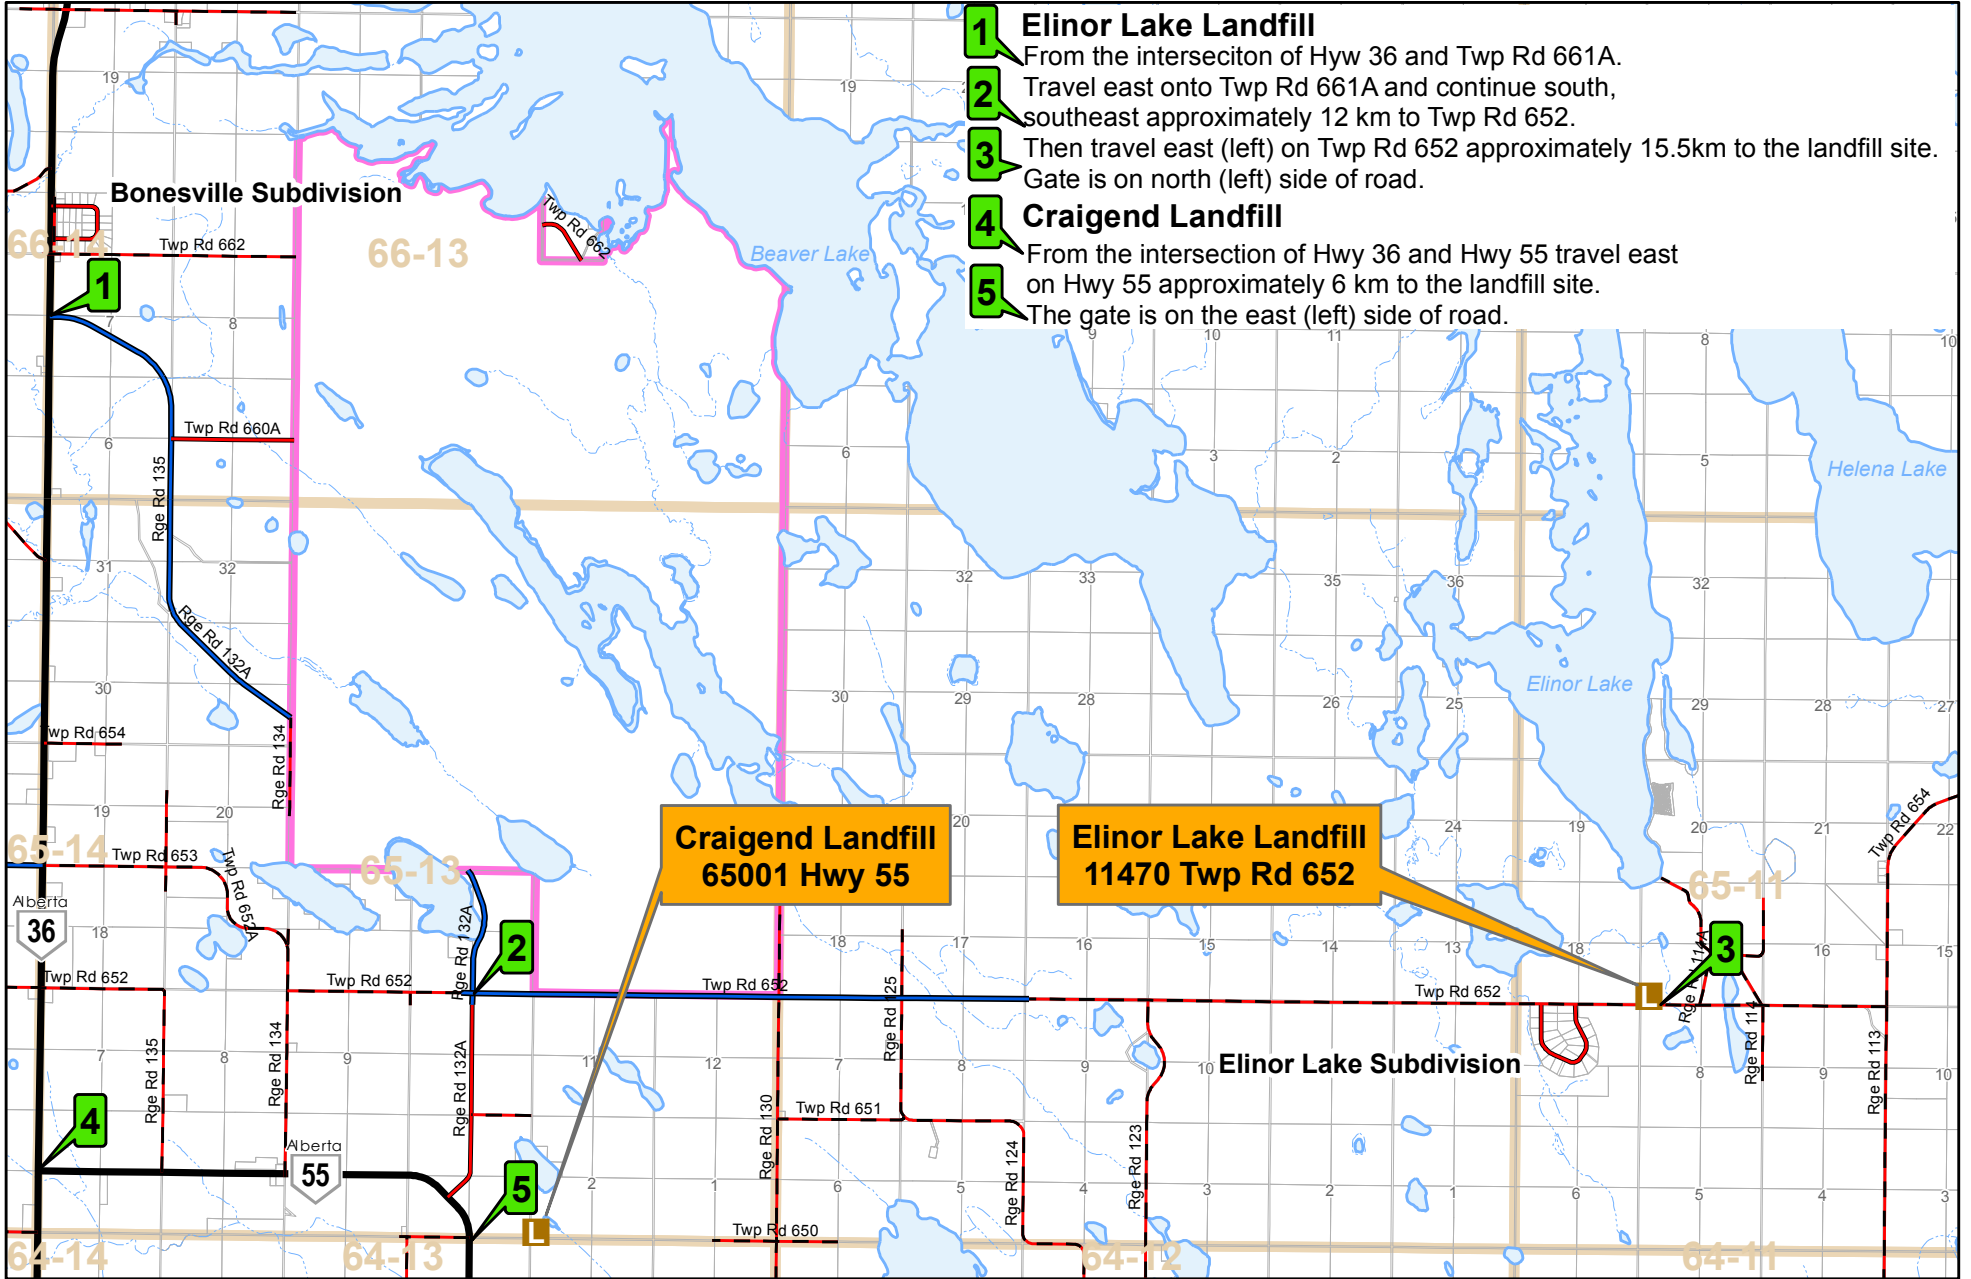

Elinor Lake and Craigend Landfill Sites Location and Directions

1:100,000

Legend

0 500 1,000 2,000 3,000 Meters

Compiled from the Rural Cadastral Digital Base
January 2009
Spatial Data Warehouse Ltd.
Landfill status as provided by
Aspen Regional Health Authority March 2007.
Map produced March 11, 2009.