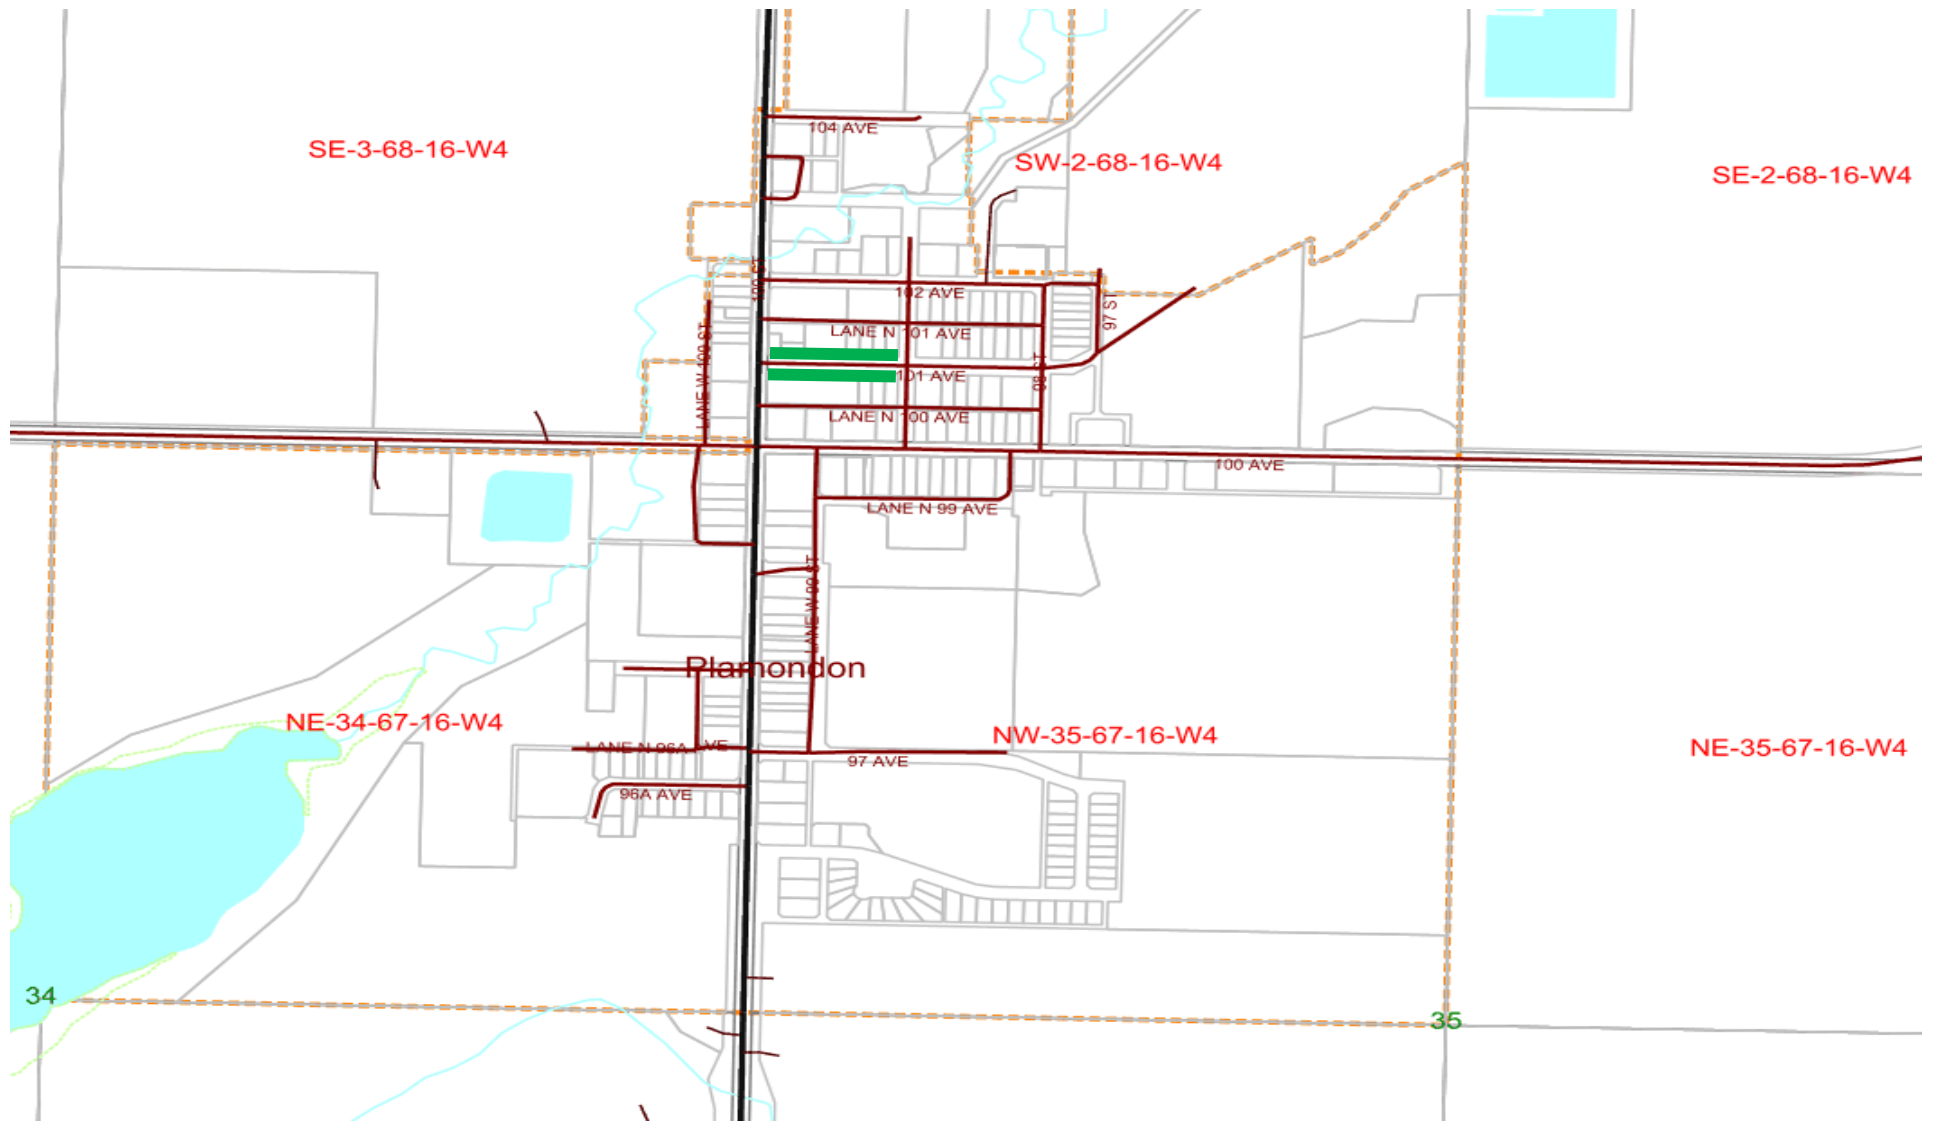

Lac La Biche County 2020 Sidewalk Work in Plamondon

LEGEND

Sidewalk & Curb 

Updated June 19, 2020