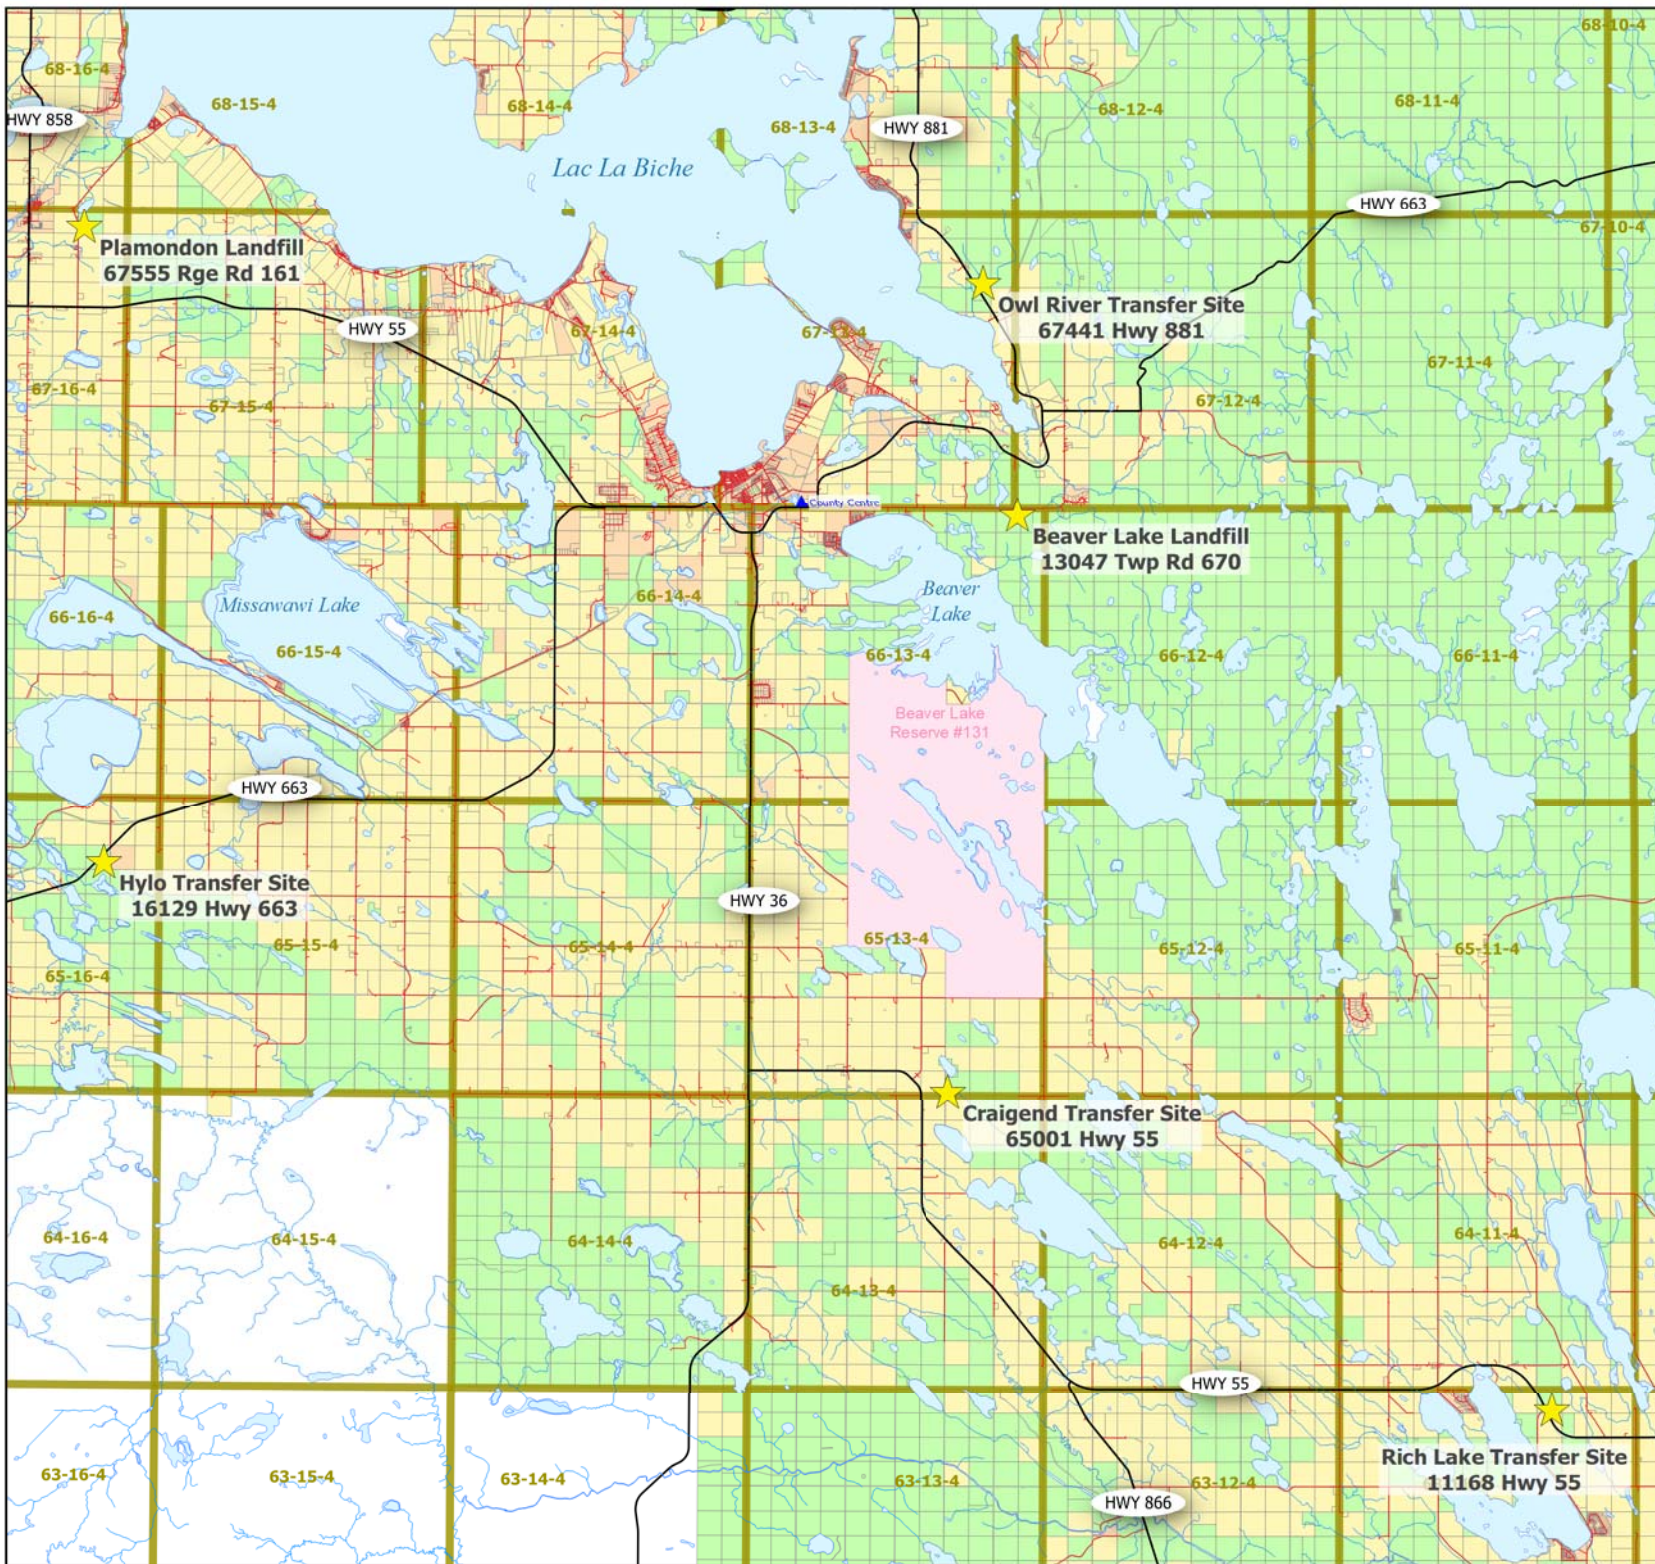

Lac La Biche County  
welcoming by nature.

### Waste and Recycling Facility Locations

Projection: UTM 12 NAD83

Map Produced: October 15, 2019

Lac La Biche County makes no representation or warranties regarding the information contained in this document, including, without limitation, whether said information is accurate or complete. Persons using this document do so solely at their own risk, and Lac La Biche County shall have no liability to such persons for any loss or damage whatsoever. This document shall not be copied or distributed to any person without the express written consent of Lac La Biche County.

Base Map compiled from the Provincial Title Mapping Digital Base, Spatial Data Warehouse Ltd., November 2018.  
© 2019 Lac La Biche County. All Rights Reserved.